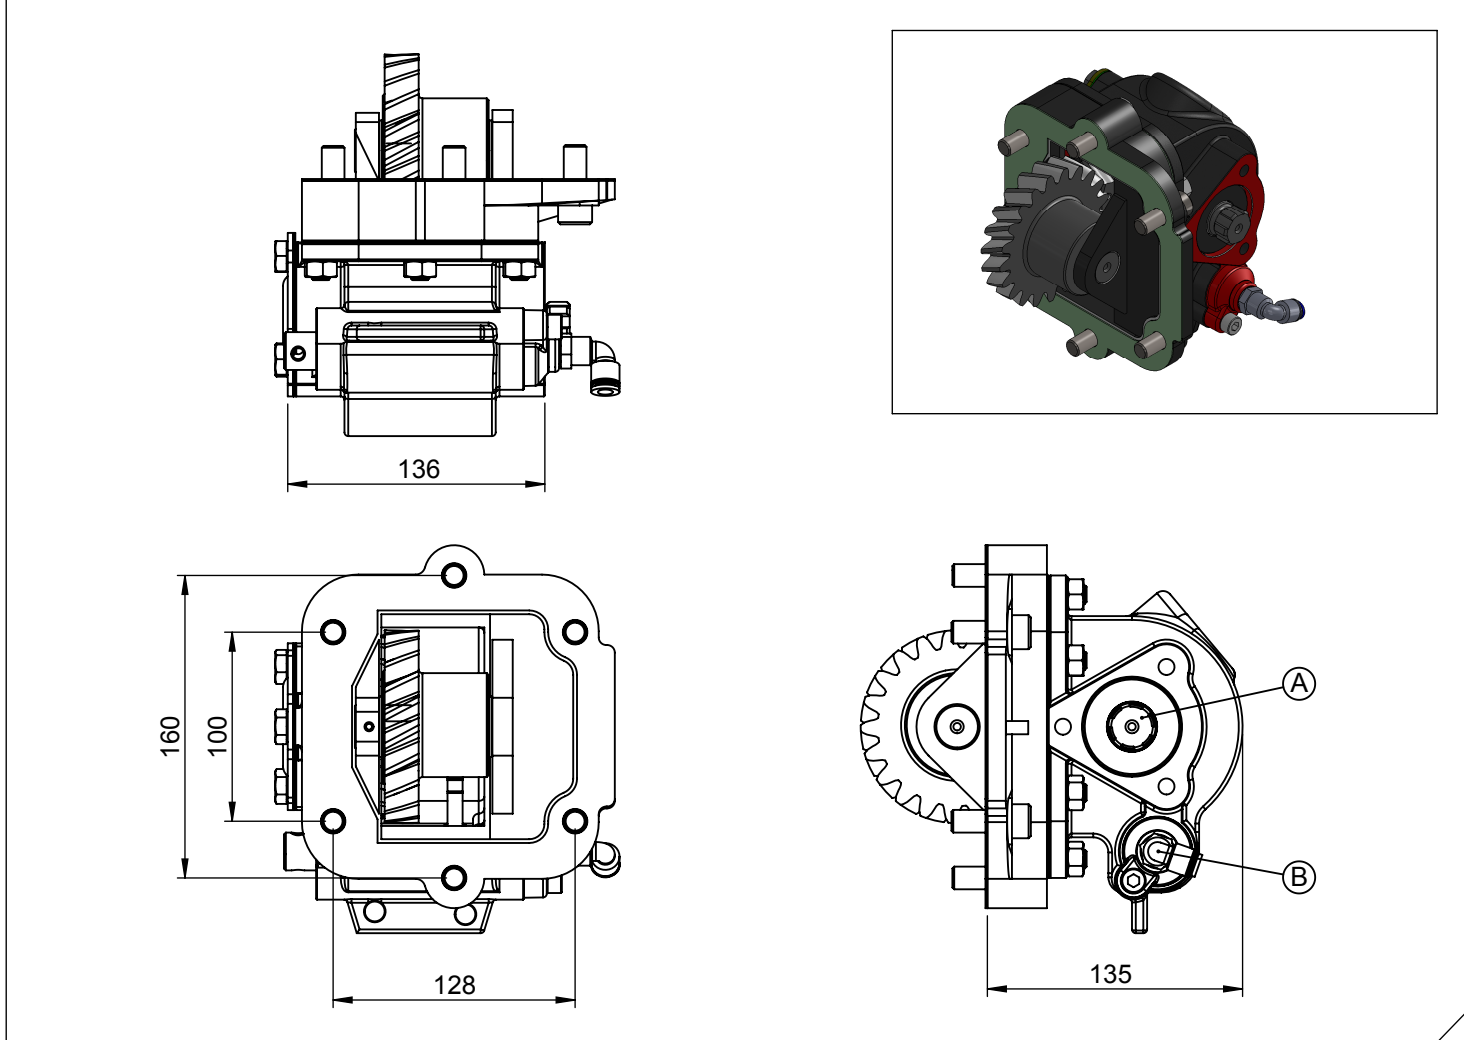

Vehicle Type	NISSAN PKC210 M/PKD 211 RN / PKD 213 / HK 210 / CDA 311 PHRP
Gearbox Type	MPS 62 T / MPS 62 B (9.008-7.027)

Product Code	NSN.01.MPS62.H.KF
---------------------	--------------------------

Products Views

Component Details

A : PTO Output (Standard DIN 5463 6x21x25 UNI 3 Bolt)
 Direct mounting ISO 4 bolt mtg. adapter
 Drive Flange
 B : Air Inlet R1/4"

Technical Details

Power	Maximum Torque		Input/Output	Mounting Side	Control Type
	kW	Nm			
28	267	27	1/1	Left Side	Pneumatic
				Weight	Sense of Rotation
				13 kg	Same as Input