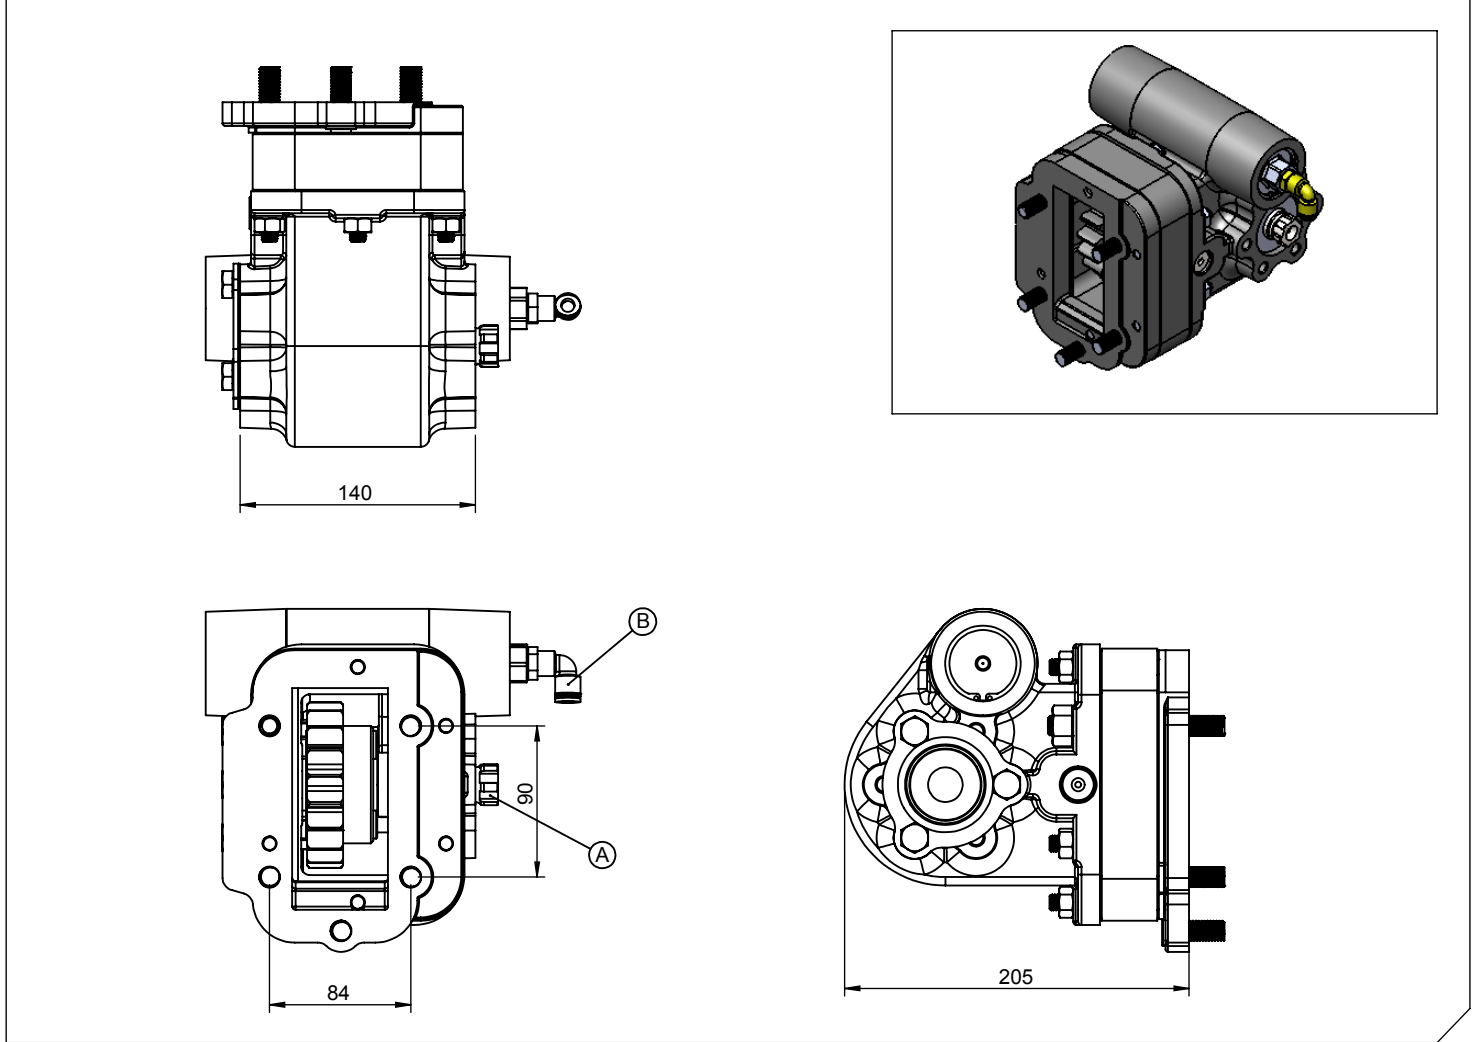

Vehicle Type	NISSAN
Gearbox Type	MLS 61A-B / MLS62A-B / MLS63B

Product Code	NSN.02.MLS61A.H.KF
---------------------	---------------------------

Products Views

Component Details

A : PTO Output (Standard DIN 5463 6X21X25 UNI 3 Bolt)
 Direct mounting ISO 4 bolt mtg. adapter
 Drive flange
 B : Pneumatic Control

Technical Details

Power	Maximum Torque		Input/Output	Mounting Side	Control Type
	kW	Nm			
25.6	245	25	1/1.36	Left Side	Pneumatic
				Weight	Sense of Rotation
				17 kg	Same as Input